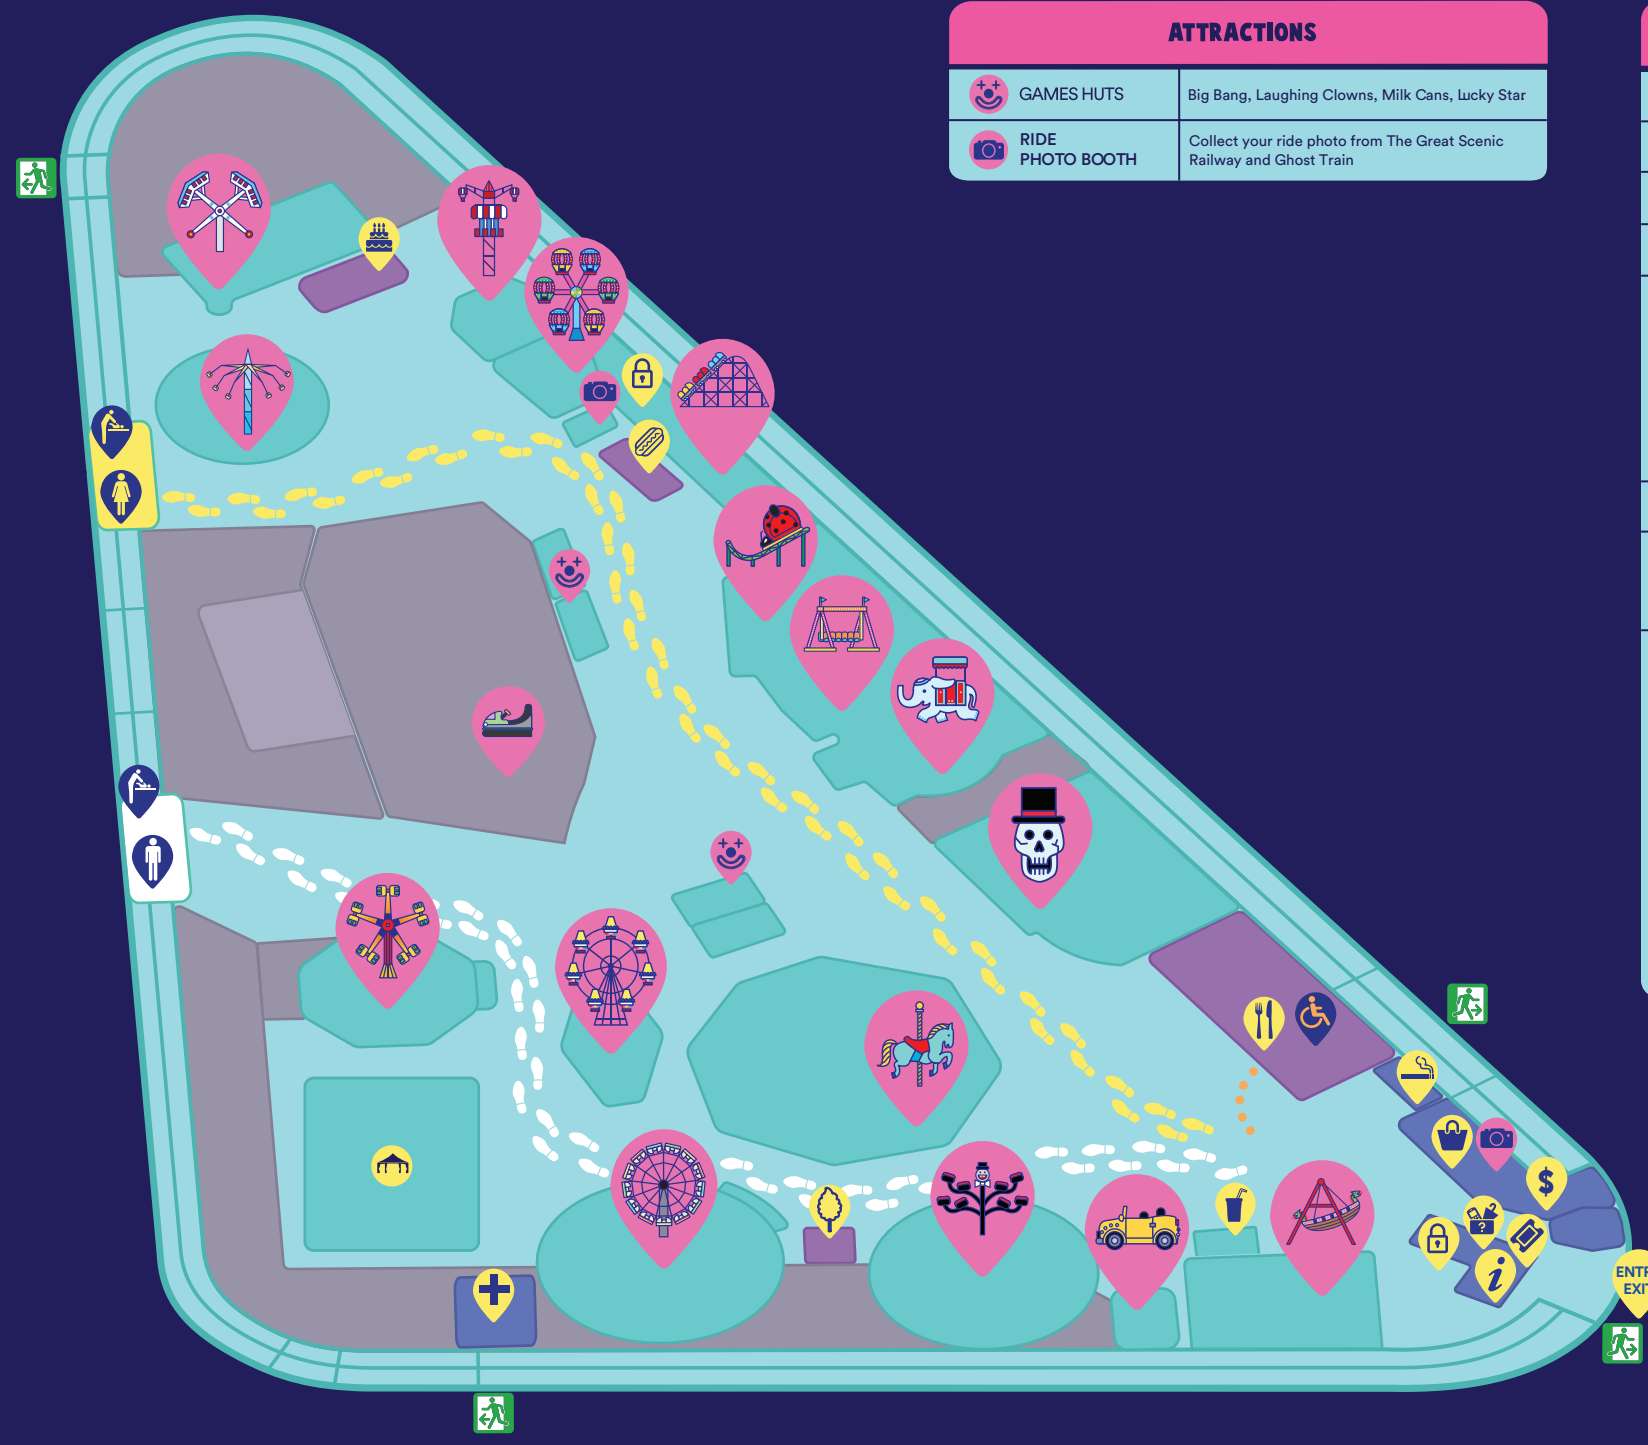

RIDES & HEIGHT RESTRICTION			
140cm +	SUPERNOVA	110 to 140cm Accompanying adult with ride ticket	
130cm + (not taller than 190cm)	POWER SURGE		
120cm +	PHARAOH'S CURSE		
	ENTERPRISE		
110cm +	DODGEMS	110 to 120cm Accompanying adult with ride ticket	
	SKY RIDER		
	SPEEDY BEETLE	100 to 120cm Accompanying adult with ride ticket	
90cm + (not taller than 170cm)	ROAD RUNNER	90 to 120cm ACCOMPANYING ADULT RIDES FREE	
	SPIDER		
	TWIN DRAGON		
	CONEY DROP		
	ARABIAN MERRY	Under 110cm ACCOMPANYING ADULT RIDES FREE	
	CAROUSEL		
	MOON BALLOONS		
	100cm +	SCENIC RAILWAY *	100 to 110cm Accompanying adult with ride ticket
	100cm +	GHOST TRAIN *	Under 100cm Accompanying adult with ride ticket
	90cm + (not taller than 170cm)	HAPPY SWING	

ATTRACTIONS	
GAMES HUTS	Big Bang, Laughing Clowns, Milk Cans, Lucky Star
RIDE PHOTO BOOTH	Collect your ride photo from The Great Scenic Railway and Ghost Train

LOCATIONS & SERVICES	
MALE TOILETS + SINGLE TOILET	Facilities
FEMALE TOILETS	
ACCESSIBLE TOILETS	
BABY CHANGE + SINGLE TOILET	Food + Drink
CAFE LUNA	
FLOSS HUT	
DINER	
FROZEN ZONE	Souvenirs
LUNA PARK SHOP	
PARTY TRAM	Function Spaces
PAVILION	
LOST & FOUND	Guest Services
FIRST AID	
SMOKING ZONE	
LOCKERS	
ATM	
GUEST INFORMATION	
TICKET BOX	

Follow the painted footprints to the toilets

Note: all rides require a valid ticket to ride. The only exceptions are rides marked with the icon: **ACCOMPANYING ADULT RIDES FREE** and those aged 3 years and under.

***Note:** Ride queue line may close prior to park closure.